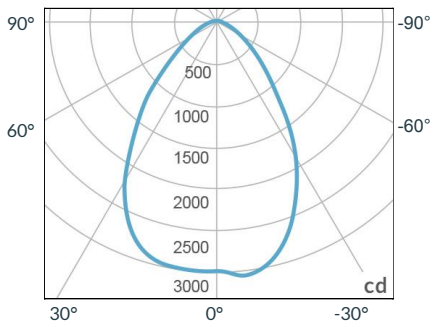

PHOTOMETRIC DATA

MODE DESCRIPTION

Mode Description	Available Modes
- CLR	All Modes (8 bit and 16 bit)
- EZ	All EZ Modes (8 bit) (EZ CCT / EZ HSI / EZ RGBW / EZ RGB / EZ ICTHS / EZ ICT RGBW / EZ 3200K / EZ 5600K)
- RGB	EZ RGB (8 bit)
- CCT	EZ CCT (8 bit)
- 3200	EZ 3200K (8 bit)
- 5600	EZ 5600K (8 bit)

See Downloads portion of webpage for full DMX profiles